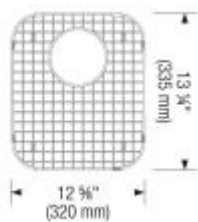

Optional Accessories

Stainless Steel Sink Grid,
Available as of September 2015
406387