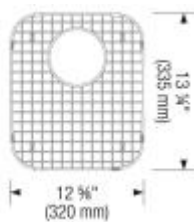

Stainless Steel Sink Grid,
Available as of September 2015
406388